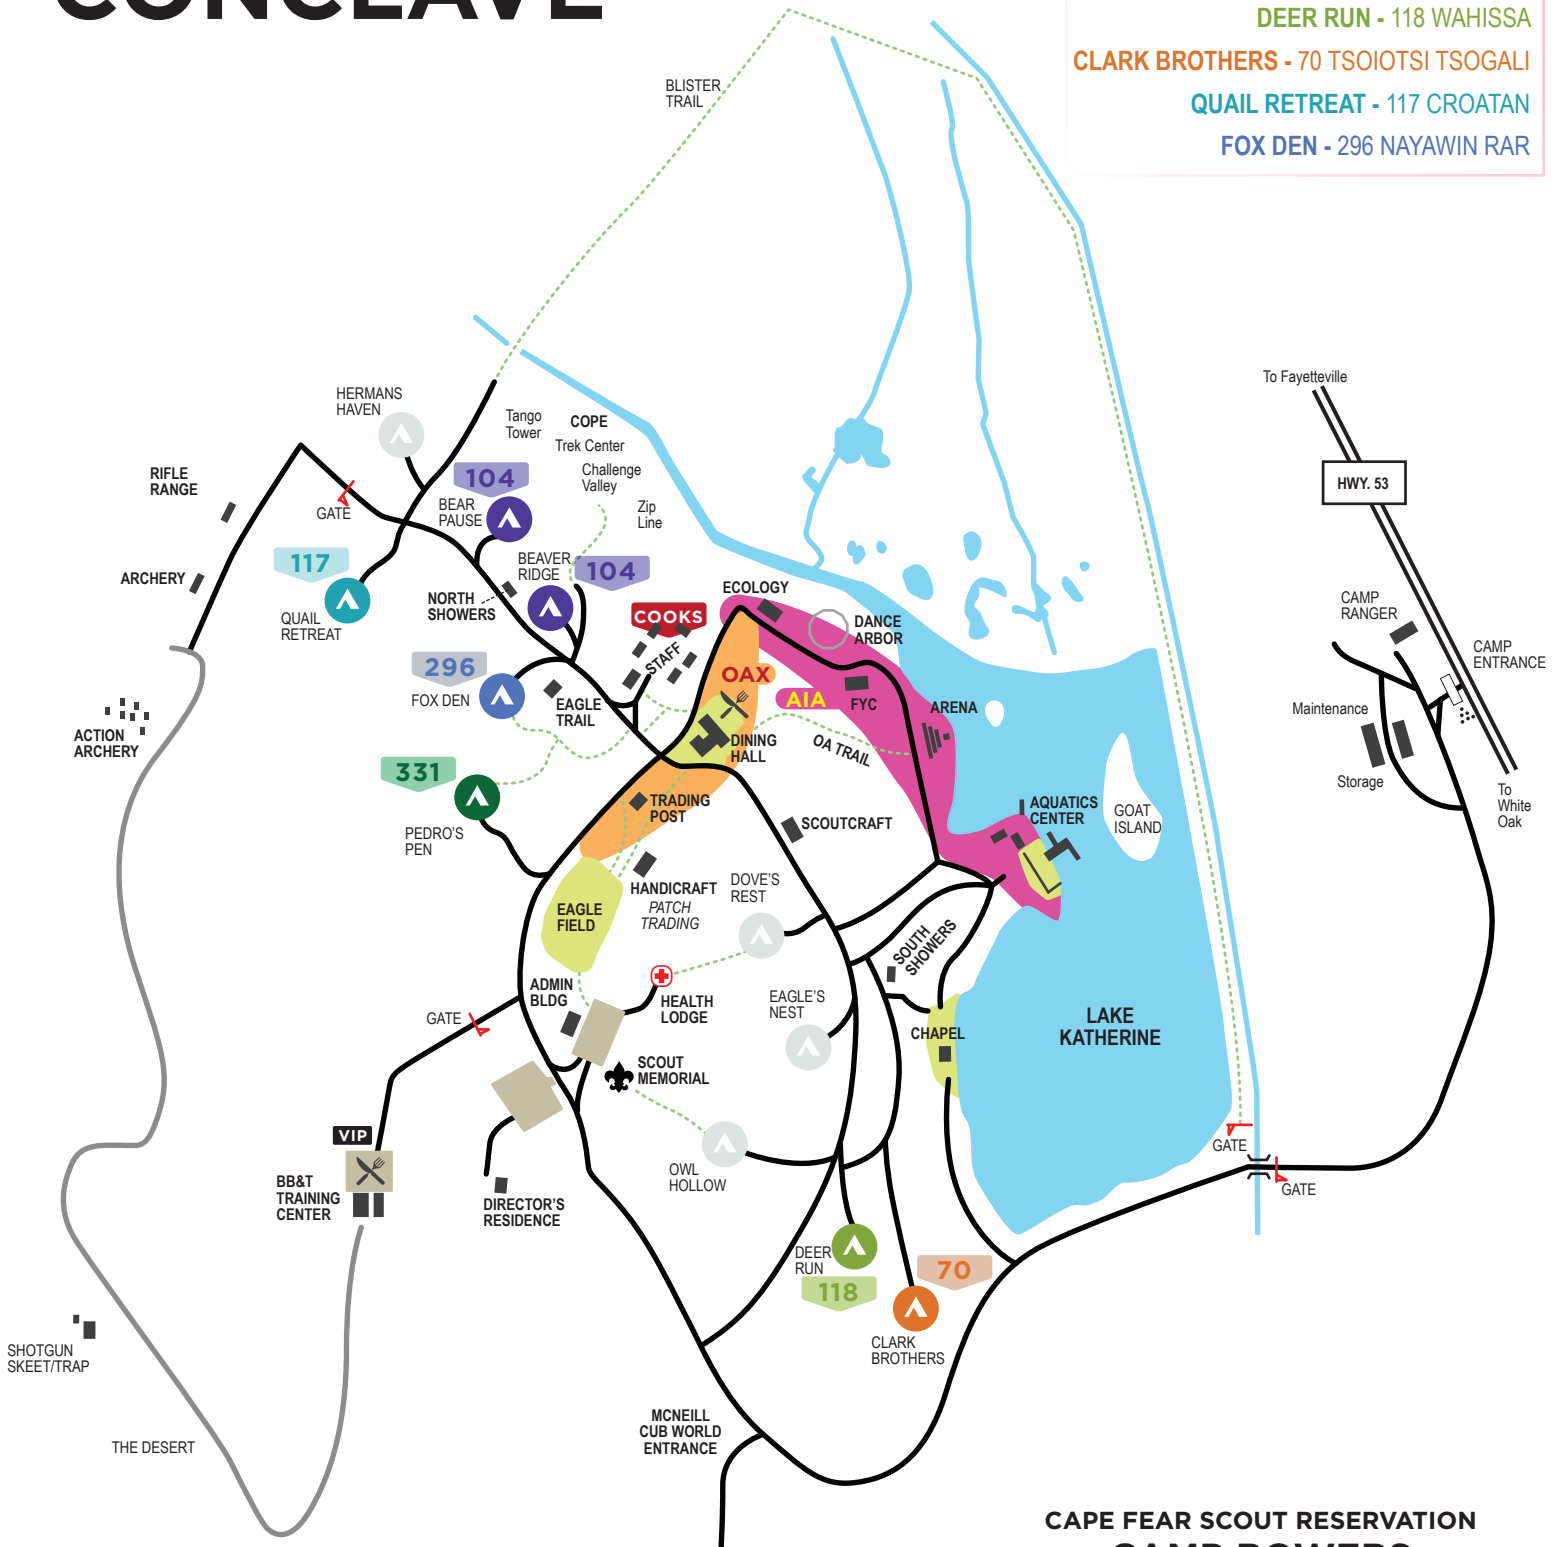

2020 CONCLAVE

CONCLAVE CAMPSITES

PEDRO'S PEN - 331 KLAHICAN

BEAR PAUSE/BEAVER RIDGE -

104 OCCONEECHEE

DEER RUN - 118 WAHISSA

CLARK BROTHERS - 70 TSOIOTSI TSOGALI

QUAIL RETREAT - 117 CROATAN

FOX DEN - 296 NAYAWIN RAR

CAPE FEAR SCOUT RESERVATION CAMP BOWERS

CAPE FEAR COUNCIL BOY SCOUTS OF AMERICA